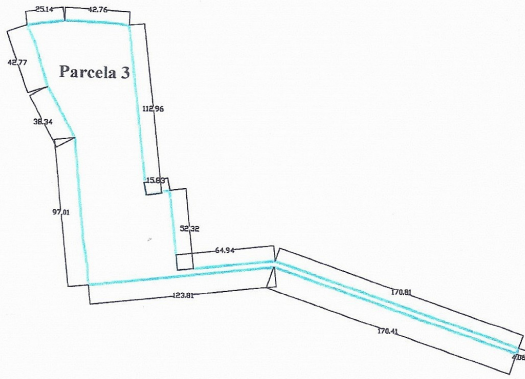

Area
10.345 m²

Property type : Land

Swimming pool : No

Plot area :

10 m²

Location : Pinoso

Bedrooms : 0

Bathrooms : 0