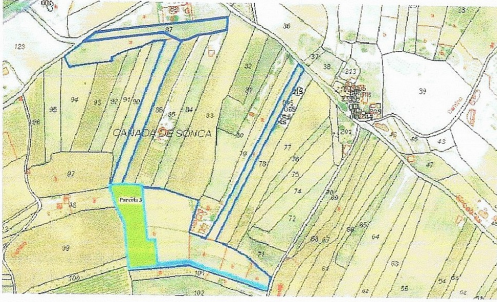

Area
10.345 m²

Property type : Land

Swimming pool : No

Plot area :

10 m²

Location : Pinoso

Bedrooms : 0

Bathrooms : 0